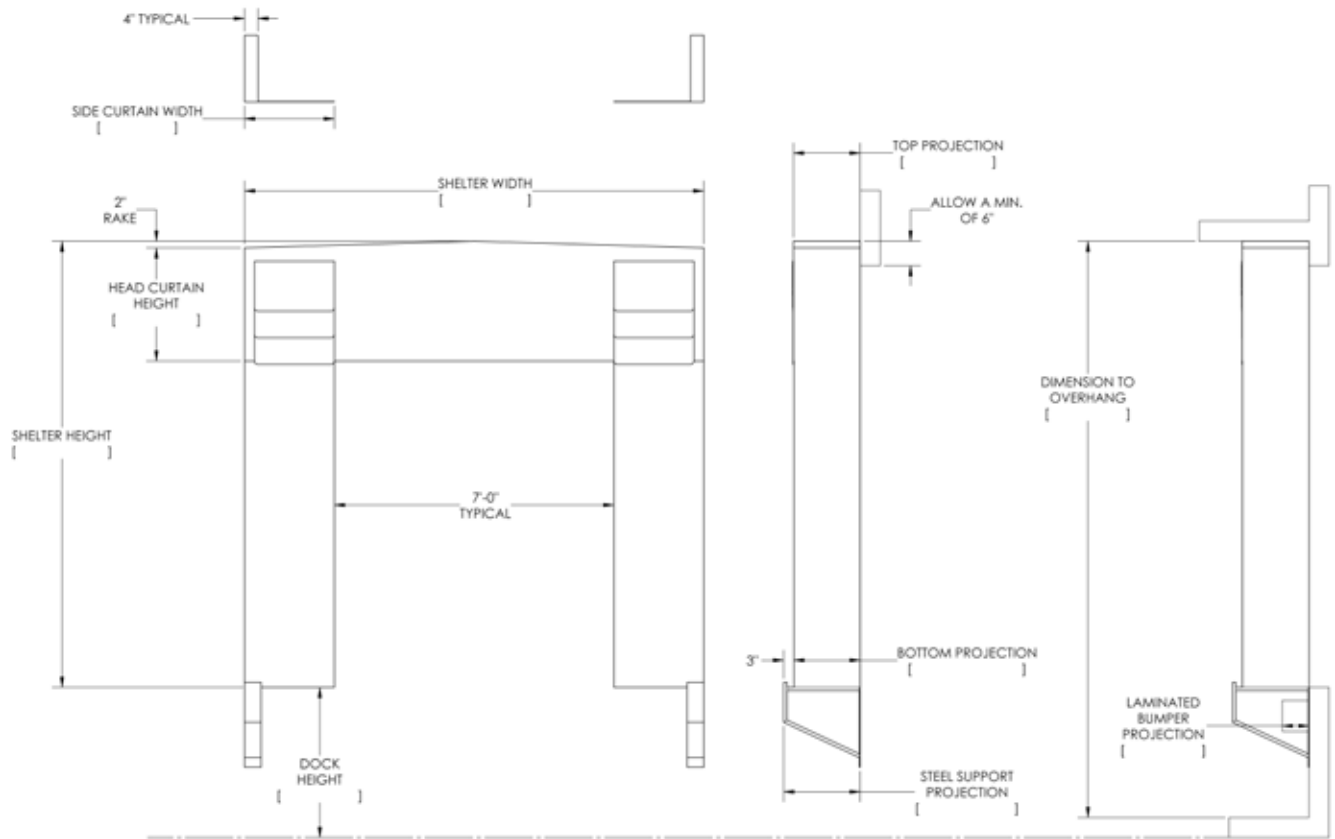

SPECIFICATIONS

PRODUCT SUMMARY

Rigid Series Dock Shelter—provides maximum dock protection and full access to trailers while minimizing pressure on the building wall. The RF Series features high wear-resistant fabric with double lock-stitched seams, bottom corner draft pads, protective corner reinforcement pleats, wind retention straps and a 36-inch drop head curtain with fiberglass stays. The raked header with translucent fiberglass top provides natural light, permits water drainage, and provides snow load support.

Sales Rep: _____

APPLICATION DATA

Door Width: _____ FT. _____ IN.

Door Height: _____ FT. _____ IN.

Dock Height: _____ FT. _____ IN.

Bumper Projection: _____ IN.

Wall Setback (S): _____ IN.

Leveler Cantilever (C): _____ IN.

City & State: _____

RF-SERIES OPTIONS

HEAD FRAME Width 132 138 144 Other _____ IN.

HEAD FRAME Options

Materials Wood Galvanized Steel Channel
 Shape Raked Flat
 Head Curtain Drop 30 36 42 48 54 Other _____ IN.