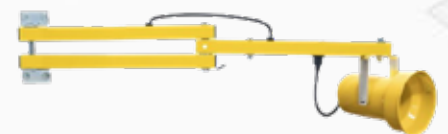

DOCK FANS

3056-100001 14" Dock Fan with 42" Double Strut Arm 2600 CFM with 16' Throw (NO PLUG) Fan/Arm Combo

3056-0013 14" Dock Fan with 42" Double Strut Arm 2600 CFM with 16' Throw Fan/Arm Combo

3055-0149 14" Dock Fan 2600 CFM with 16' Throw (FAN ONLY NO ARM)

3055-0051 18" Dock Fan 4800 CFM (FAN ONLY NO ARM)

3055-0037 18" Dock Fan 3000 CFM (FAN ONLY NO ARM)

AVAILABLE ACCESSORIES

3051-0006 Handle

3051-0007 Lanyard Strap

DOCK LIGHTS

> Poly Head Options

3051-0196 Poly Head Dock Light and LED Bulb with 40" Double Strut Arm

3051-0167 Poly Head Dock Light and Incandescent Bulb with 40" Double Strut Arm

3051-0177 Poly Head Dock Light and LED Bulb with 40" Double Strut Arm and 18" Heavy Duty fan rated for 3000 CFM

3051-0181 Poly Head Dock Light and LED Module with 40" Double Strut Arm

3051-0204 Poly Head Dock Light and LED Bulb with 60" Double Strut Arm and 18" Heavy Duty fan rated for 3000 CFM

3051-0186 Poly Head Dock Light and LED Bulb with 60" Double Strut Arm

DOCK FANS & LIGHTS

DOCK LIGHTS