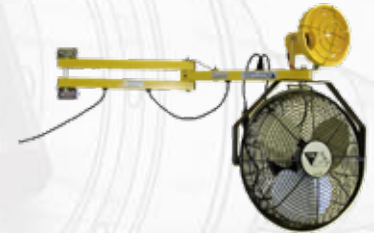

DOCK FANS

3056-100001 14" Dock Fan with 42" Double Strut Arm 2600 CFM with 16' Throw (NO PLUG) Fan/Arm Combo

3056-0013 14" Dock Fan with 42" Double Strut Arm 2600 CFM with 16' Throw Fan/Arm Combo

3055-0149 14" Dock Fan 2600 CFM with 16' Throw (FAN ONLY NO ARM)

3055-0051 18" Dock Fan 4800 CFM (FAN ONLY NO ARM)

3055-0037 18" Dock Fan 3000 CFM (FAN ONLY NO ARM)

AVAILABLE ACCESSORIES

3051-0006 Handle

3051-0007 Lanyard Strap

DOCK LIGHTS

> Poly Head Options

3051-0196 Poly Head Dock Light and LED Bulb with 40" Double Strut Arm

3051-0167 Poly Head Dock Light and Incandescent Bulb with 40" Double Strut Arm

3051-0177 Poly Head Dock Light and LED Bulb with 40" Double Strut Arm and 18" Heavy Duty fan rated for 3000 CFM

3051-0181 Poly Head Dock Light and LED Module with 40" Double Strut Arm

3051-0204 Poly Head Dock Light and LED Bulb with 60" Double Strut Arm and 18" Heavy Duty fan rated for 3000 CFM

3051-0186 Poly Head Dock Light and LED Bulb with 60" Double Strut Arm

DOCK FANS & LIGHTS

DOCK LIGHTS