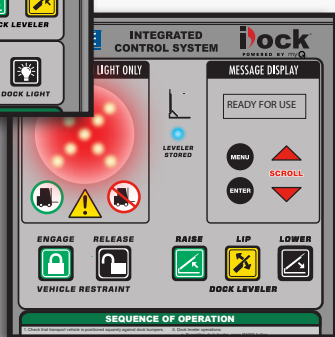

ADVANCED INTERACTIVE CONTROL OF YOUR LOADING DOCK EQUIPMENT

ADVANCED 3-COLOR LIGHT COMMUNICATION

Compared to other standard green and red systems, iDock Controls utilize an additional third amber light if a fault is detected or restraint is in bypass mode.

OPERATOR INTERFACE

Using membrane dome button technology, operators can clearly feel and hear when they press a button, confirming that the equipment will begin operation.

INTERACTIVE MESSAGE DISPLAY INCLUDES:

EQUIPMENT INFORMATION

Access information about your dock equipment, including the serial number, installation date, and the door number.

SYSTEMS INFORMATION

View detailed information regarding your installed dock equipment and the options that are currently active.

MAINTENANCE HISTORY

See all of your maintenance records as well as schedule a maintenance reminder that will alert you when the scheduled day has come.

COUNTERS

View your loading dock equipment statistics, such as cycle counts, optional forklift activity, faults, and more.

INTEGRATED CONTROLS

iDock Controls integrate your installed McGuire dock levelers, vehicle restraints, and other dock accessories, as well as door operators. Interlocking equipment controls provides a sequence of operation for your dock equipment, improving safety and energy efficiency.

Boost Productivity | Simplify Maintenance | Prioritize Safety | Tighten Security

A Division of Systems, LLC

W194 N11481 McCormick Drive • Germantown, WI 53022
Phone: 1.800.624.8473 • Email: sales@wbmcguire.com

www.wbmcguire.com