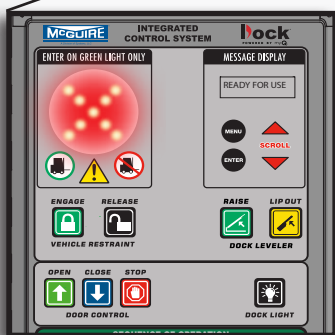

ADVANCED INTERACTIVE CONTROL OF YOUR LOADING DOCK EQUIPMENT

ADVANCED 3-COLOR LIGHT COMMUNICATION

Compared to other standard green and red systems, iDock Controls utilize an additional third amber light if a fault is detected or restraint is in bypass mode.

OPERATOR INTERFACE

Using membrane dome button technology, operators can clearly feel and hear when they press a button, confirming that the equipment will begin operation.

INTERACTIVE MESSAGE DISPLAY INCLUDES:

EQUIPMENT INFORMATION

Access information about your dock equipment, including the serial number, installation date, and the door number.

SYSTEMS INFORMATION

View detailed information regarding your installed dock equipment and the options that are currently active.

MAINTENANCE HISTORY

See all of your maintenance records as well as schedule a maintenance reminder that will alert you when the scheduled day has come.

COUNTERS

View your loading dock equipment statistics, such as cycle counts, optional forklift activity, faults, and more.

INTEGRATED CONTROLS

iDock Controls integrate your installed McGuire dock levelers, vehicle restraints, and other dock accessories, as well as door operators. Interlocking equipment controls provides a sequence of operation for your dock equipment, improving safety and energy efficiency.

Boost Productivity | Simplify Maintenance | Prioritize Safety | Tighten Security

A Division of Systems, LLC

W194 N11481 McCormick Drive • Germantown, WI 53022
Phone: 1.800.624.8473 • Email: sales@wbmcguire.com

www.wbmcguire.com