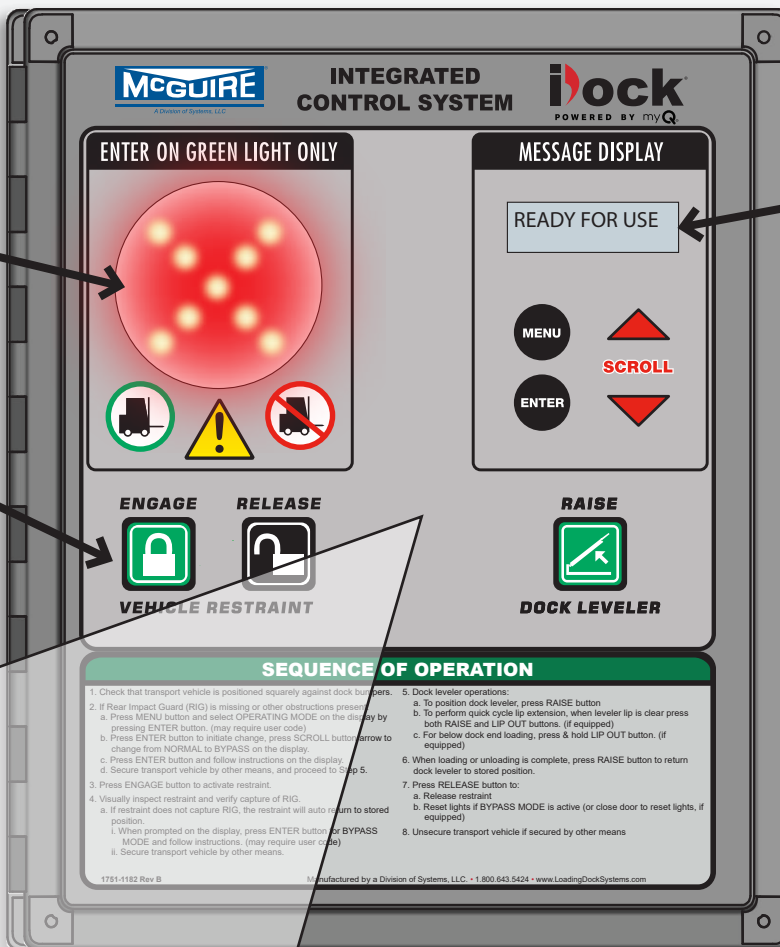

## DOCK COMMUNICATION SYSTEM

- ▶ Advanced Controls of Loading Dock Equipment
- ▶ Interactive Message Display with System Information
- ▶ View Equipment Usage and Maintenance History
- ▶ Raised Dome Button Design for Ease of Use
- ▶ Fault Code Troubleshooting Display and Internal LED Lights
- ▶ Integrated Controls of all McGuire Dock Equipment and Dock Door Installed
- ▶ 3-Color Light Communication System
- ▶ NEMA 4X Enclosure
- ▶ Made in the USA

## ADVANCED 3-COLOR LIGHT COMMUNICATION

Compared to other standard green and red systems, iDock Controls utilize an additional third amber light if a fault is detected or restraint is in bypass mode.

## OPERATOR INTERFACE

Using membrane dome button technology, operators can clearly feel and hear when they press a button, confirming that the equipment will begin operation.

## INTEGRATED CONTROLS

iDock Controls integrate your installed McGuire dock levelers, vehicle restraints, and other dock accessories, as well as door operators. Interlocking equipment controls provides a sequence of operation for your dock equipment, improving safety and energy efficiency.